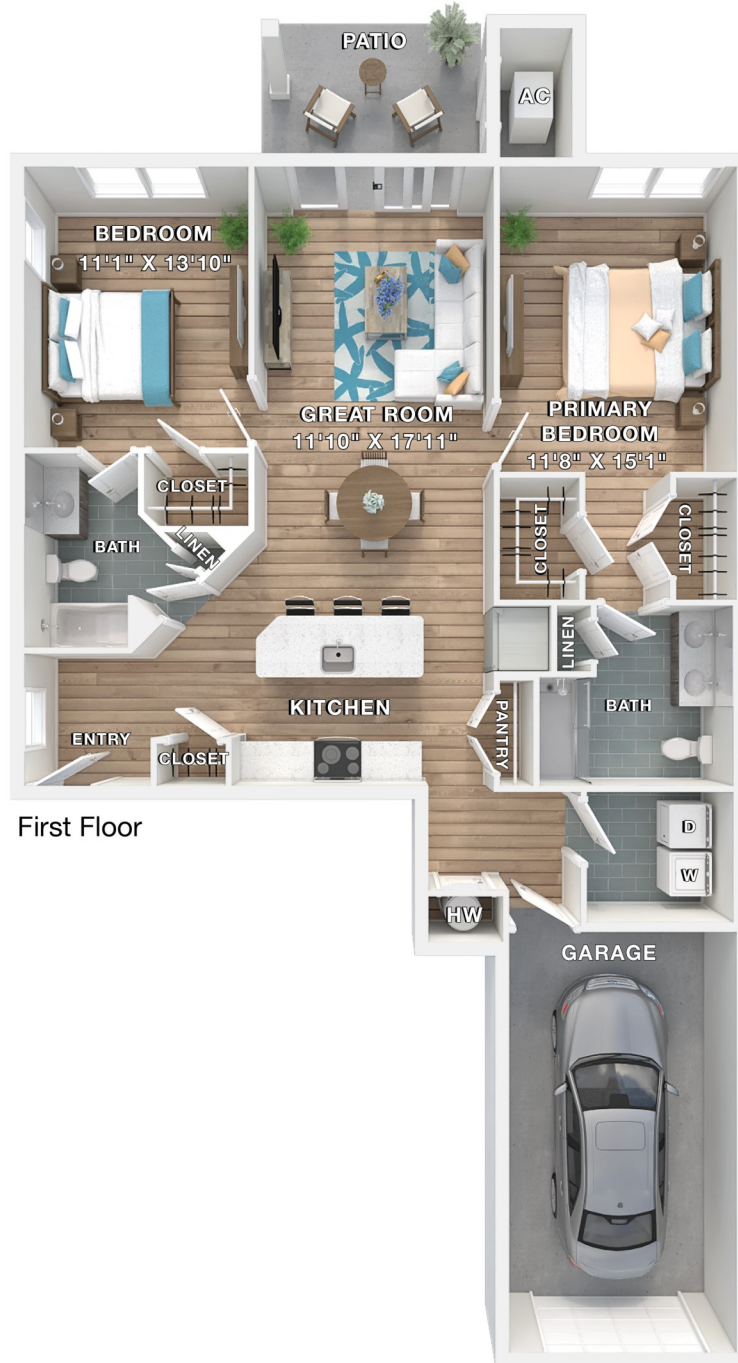

NYX

Carriage Home

BUILDING:

□ N □ O

2 BEDROOMS / 2 BATHS / GARAGE • 1,265 SF

First Floor

5265 Rockrose Lane, Allentown, PA 18104 • WoodmontRidge.net

This is an artist's rendering. Completed building may vary from plan. All room sizes, dimensions, materials, square footage are approximate and subject to as-built conditions. Some apartments may be the mirror image of this plan. Vanity, toilet, tub, windows, and closets may vary in appearance, size and location based upon the apartment's location within the building. All dimensions are estimates only and may not be exact measurements. Floor plans and development plans are subject to change. The sketches, renderings, graphic materials, plans, specifics, terms, conditions and statements are proposed only, and the developer, the management company, the owners and other affiliates reserve the right to modify, revise or withdraw any or all of same in their sole discretion and without prior notice. All pricing and availability is subject to change. The information is to be used as a point of reference and not a binding agreement.