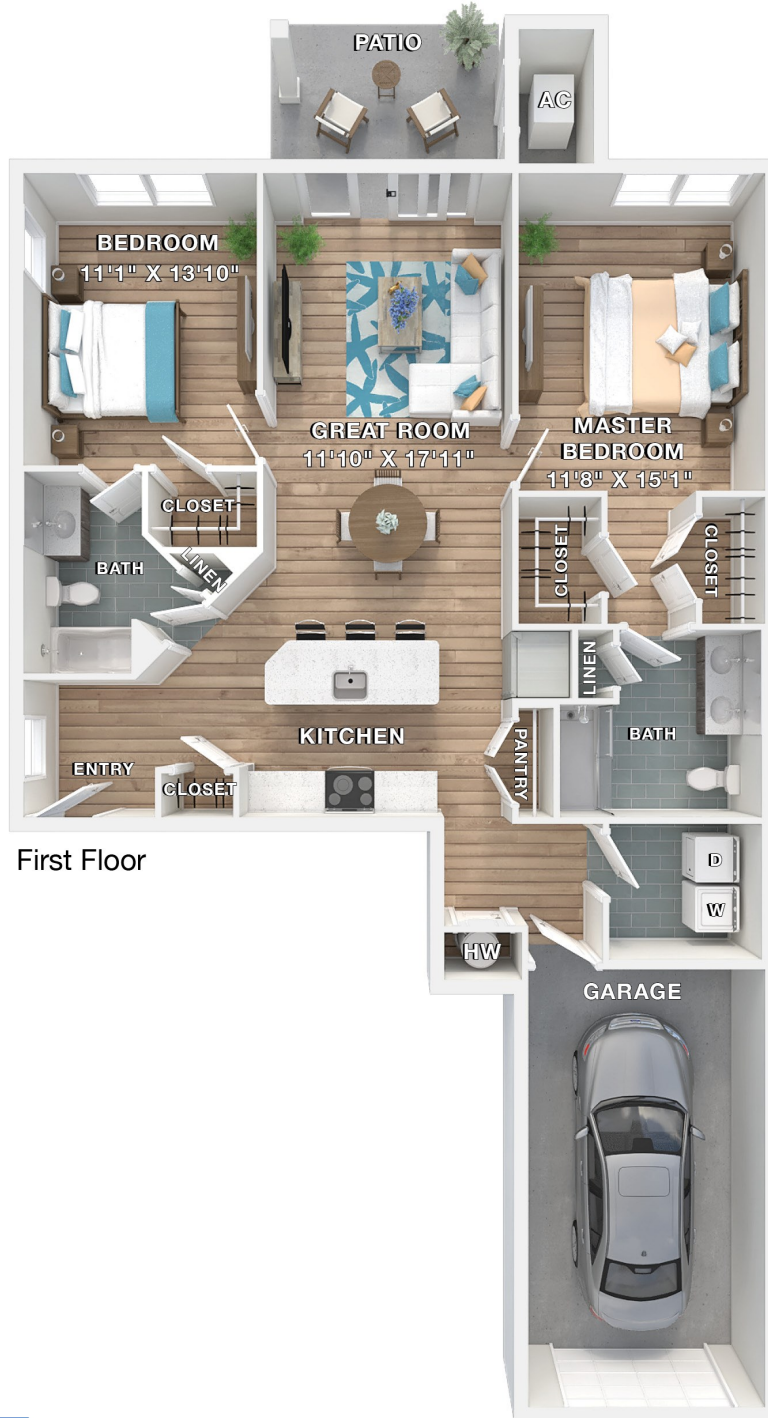

NYX

Carriage Home

BUILDING:

2 BEDROOMS / 2 BATHS / GARAGE • 1,265 SF

5265 Rockrose Lane, Allentown, PA 18104 • WoodmontRidge.net

This is an artist's rendering. Completed building may vary from plan. All room sizes, dimensions, materials, square footage are approximate and subject to as-built conditions. Some apartments may be the mirror image of this plan. Vanity, toilet, tub, windows, and closets may vary in appearance, size and location based upon the apartment's location within the building. All dimensions are estimates only and may not be exact measurements. Floor plans and development plans are subject to change. The sketches, renderings, graphic materials, plans, specifics, terms, conditions and statements are proposed only, and the developer, the management company, the owners and other affiliates reserve the right to modify, revise or withdraw any or all of same in their sole discretion and without prior notice. All pricing and availability is subject to change. The information is to be used as a point of reference and not a binding agreement.