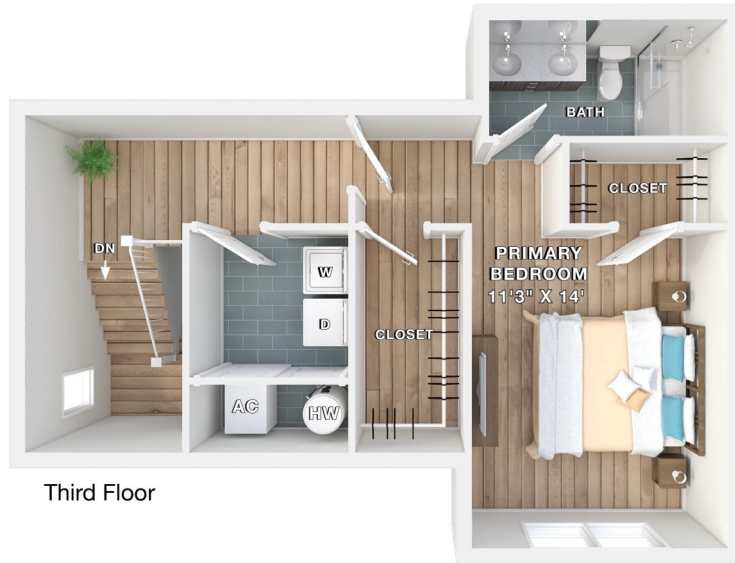

## Carriage Home

2 BEDROOMS / 2 BATHS • 1,465 SF

**BUILDING:**

5265 Rockrose Lane, Allentown, PA 18104 • WoodmontRidge.net

This is an artist's rendering. Completed building may vary from plan. All room sizes, dimensions, materials, square footage are approximate and subject to as-built conditions. Some apartments may be the mirror image of this plan. Vanity, toilet, tub, windows, and closets may vary in appearance, size and location based upon the apartment's location within the building. All dimensions are estimates only and may not be exact measurements. Floor plans and development plans are subject to change. The sketches, renderings, graphic materials, plans, specifics, terms, conditions and statements are proposed only, and the developer, the management company, the owners and other affiliates reserve the right to modify, revise or withdraw any or all of same in their sole discretion and without prior notice. All pricing and availability is subject to change. The information is to be used as a point of reference and not a binding agreement.