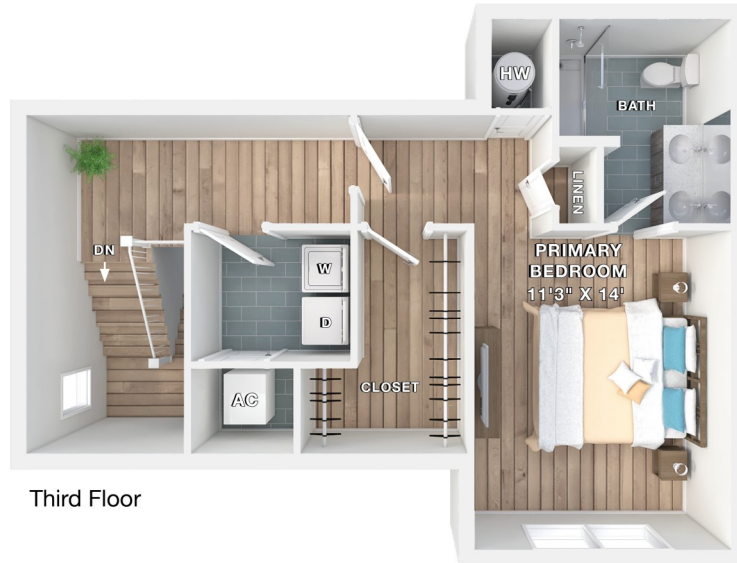

# Carriage Home

2 BEDROOMS / 2 BATHS • 1,465 SF

**BUILDING:**

□ N

Second Floor

5265 Rockrose Lane, Allentown, PA 18104 • WoodmontRidge.net

This is an artist's rendering. Completed building may vary from plan. All room sizes, dimensions, materials, square footage are approximate and subject to as-built conditions. Some apartments may be the mirror image of this plan. Vanity, toilet, tub, windows, and closets may vary in appearance, size and location based upon the apartment's location within the building. All dimensions are estimates only and may not be exact measurements. Floor plans and development plans are subject to change. The sketches, renderings, graphic materials, plans, specifics, terms, conditions and statements are proposed only, and the developer, the management company, the owners and other affiliates reserve the right to modify, revise or withdraw any or all of same in their sole discretion and without prior notice. All pricing and availability is subject to change. The information is to be used as a point of reference and not a binding agreement.