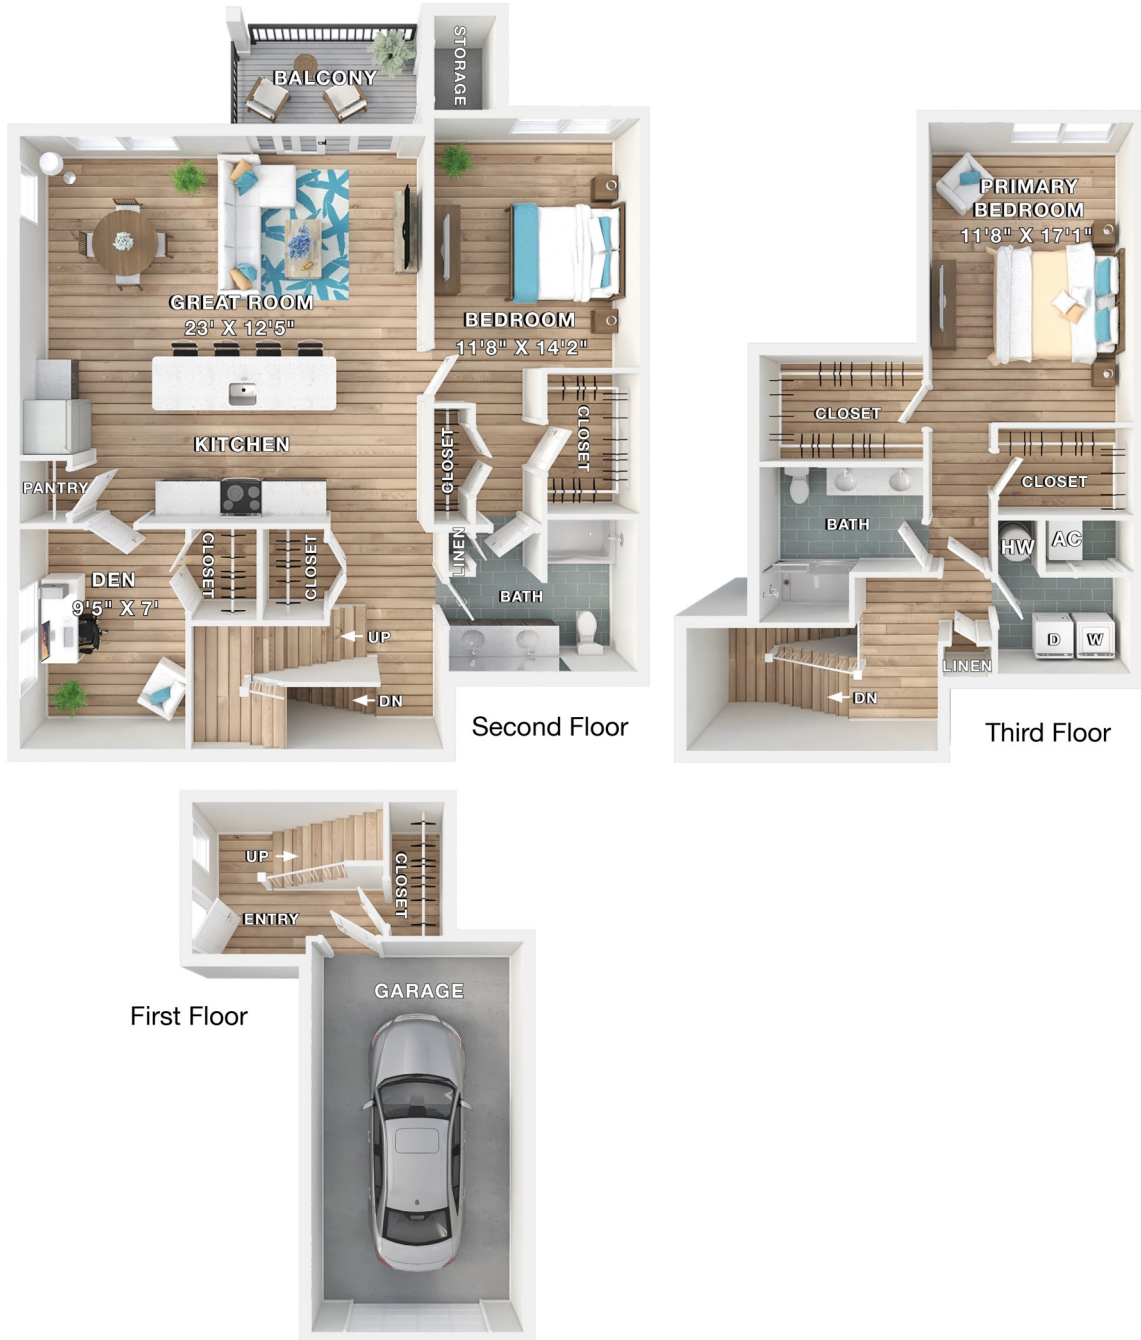

A

METHYST

Carriage Home

BUILDING:

□ N □ O

2 BEDROOMS + DEN / 2 BATHS / GARAGE • 1,980 SF

5265 Rockrose Lane, Allentown, PA 18104 • WoodmontRidge.net

This is an artist's rendering. Completed building may vary from plan. All room sizes, dimensions, materials, square footage are approximate and subject to as-built conditions. Some apartments may be the mirror image of this plan. Vanity, toilet, tub, windows, and closets may vary in appearance, size and location based upon the apartment's location within the building. All dimensions are estimates only and may not be exact measurements. Floor plans and development plans are subject to change. The sketches, renderings, graphic materials, plans, specifics, terms, conditions and statements are proposed only, and the developer, the management company, the owners and other affiliates reserve the right to modify, revise or withdraw any or all of same in their sole discretion and without prior notice. All pricing and availability is subject to change. The information is to be used as a point of reference and not a binding agreement.