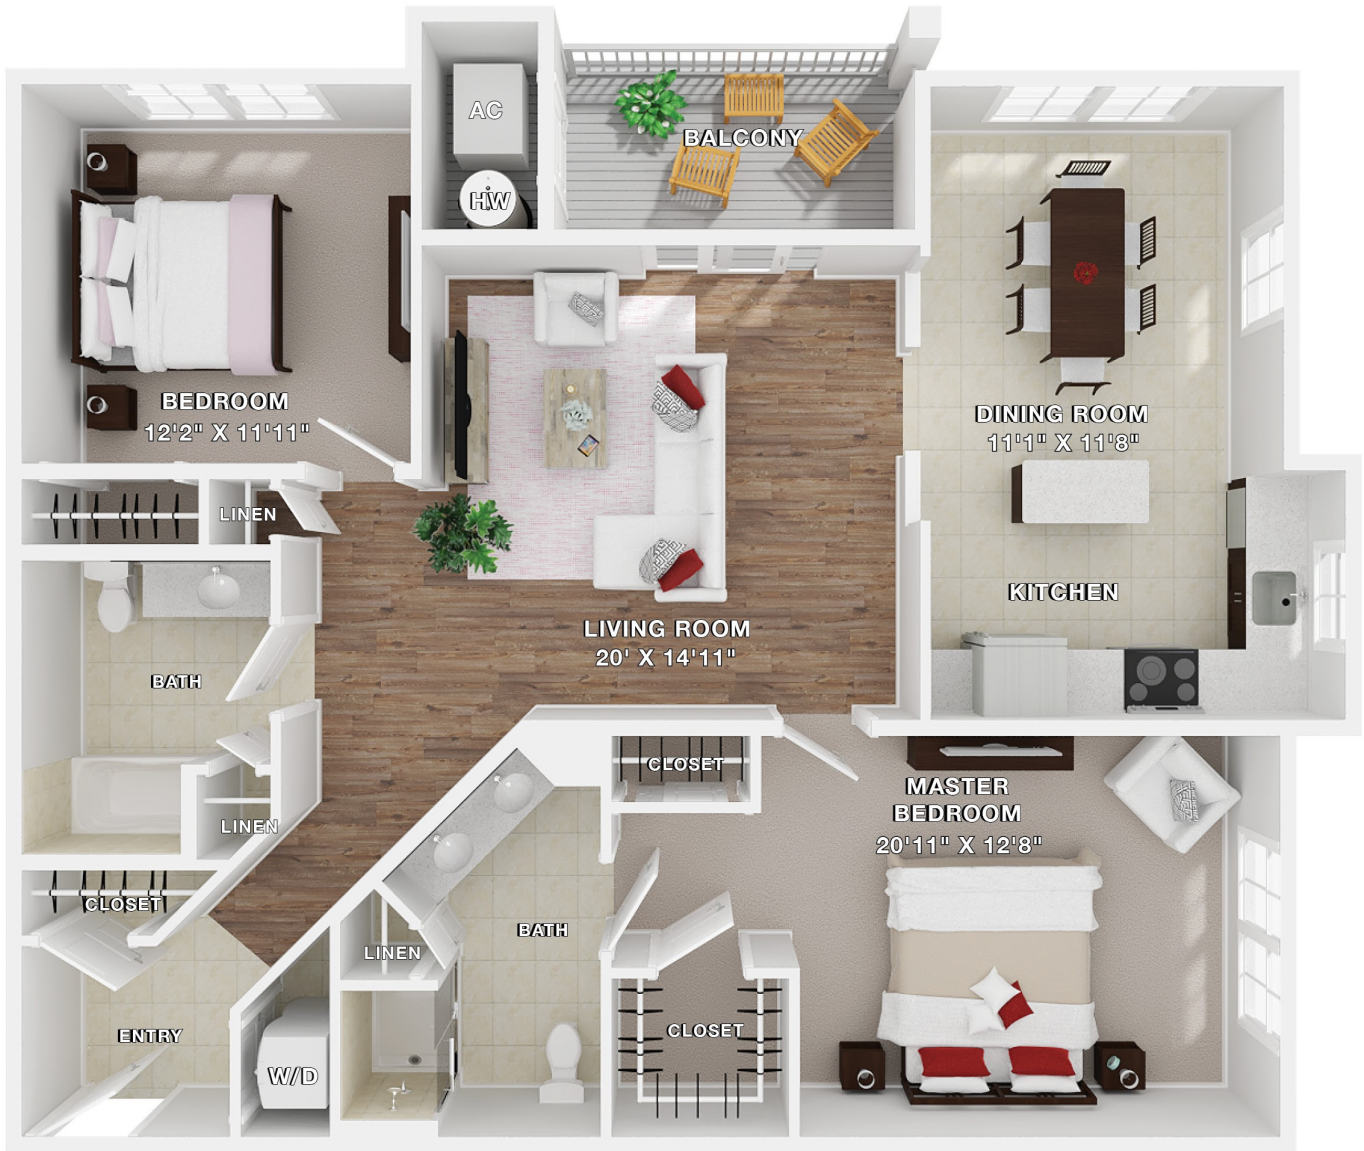

# THE MORAVIAN

2 BEDROOMS / 2 BATHS • 1,310 SQ. FT.

Please Note: The finishes shown below represent a Renovated Apartment.

\*LVT Wood Design Flooring on 1st floor apartments only.

WOODMONT MEWS

1345 Martin Court, Bethlehem, PA 18018

**LIVE**  
**FABULOUSLY**