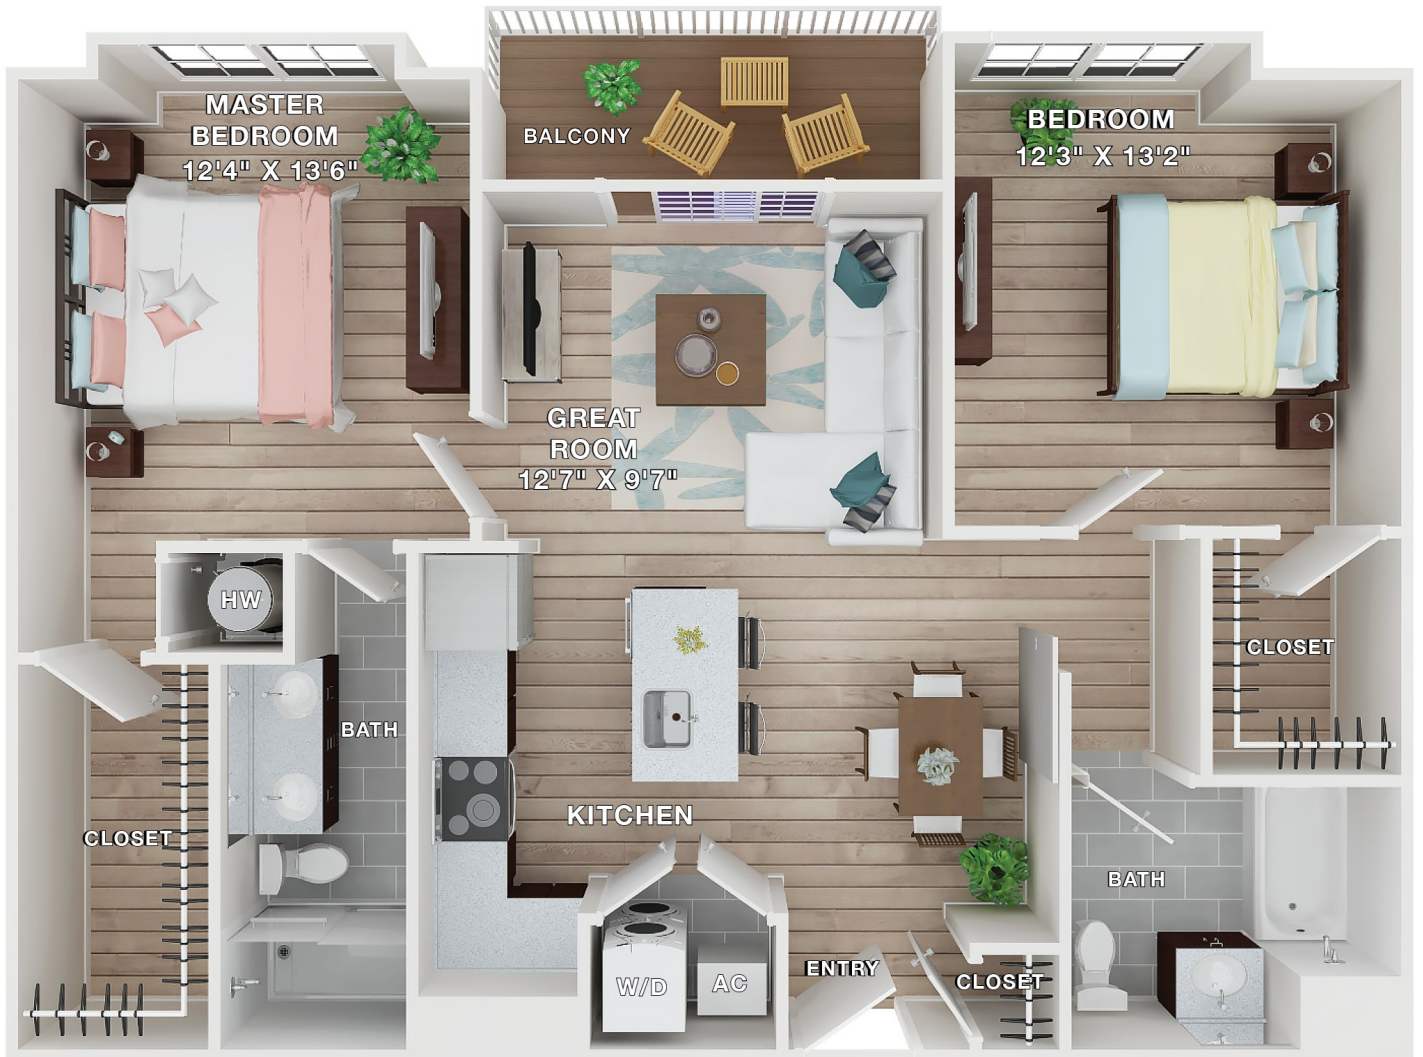

SURF

APARTMENT FLAT / 2 BEDROOMS / 2 BATHS • 980 SQ. FT.

WOODMONTCOVE

100 Celecki Drive, South Amboy, NJ 08879 • Across from the YMCA
WoodmontCove.com

DATE OF QUOTE: _____

PRICE / LEASE TERM: _____

APARTMENT #: _____

DATE AVAILABLE: _____

This is an artist's rendering. Completed building may vary from plan. All room sizes, dimensions, materials, square footage are approximate and subject to as-built conditions. Some apartments may be the mirror image of this plan. Vanity, toilet, tub, windows, and closets may vary in appearance, size and location based upon the apartment's location within the building. All dimensions are estimates only and may not be exact measurements. Floor plans and development plans are subject to change. The sketches, renderings, graphic materials, plans, specifics, terms, conditions and statements are proposed only, and the developer, the management company, the owners and other affiliates reserve the right to modify, revise or withdraw any or all of same in their sole discretion and without prior notice. All pricing and availability is subject to change. The information is to be used as a point of reference and not a binding agreement

Apartment Flat: F