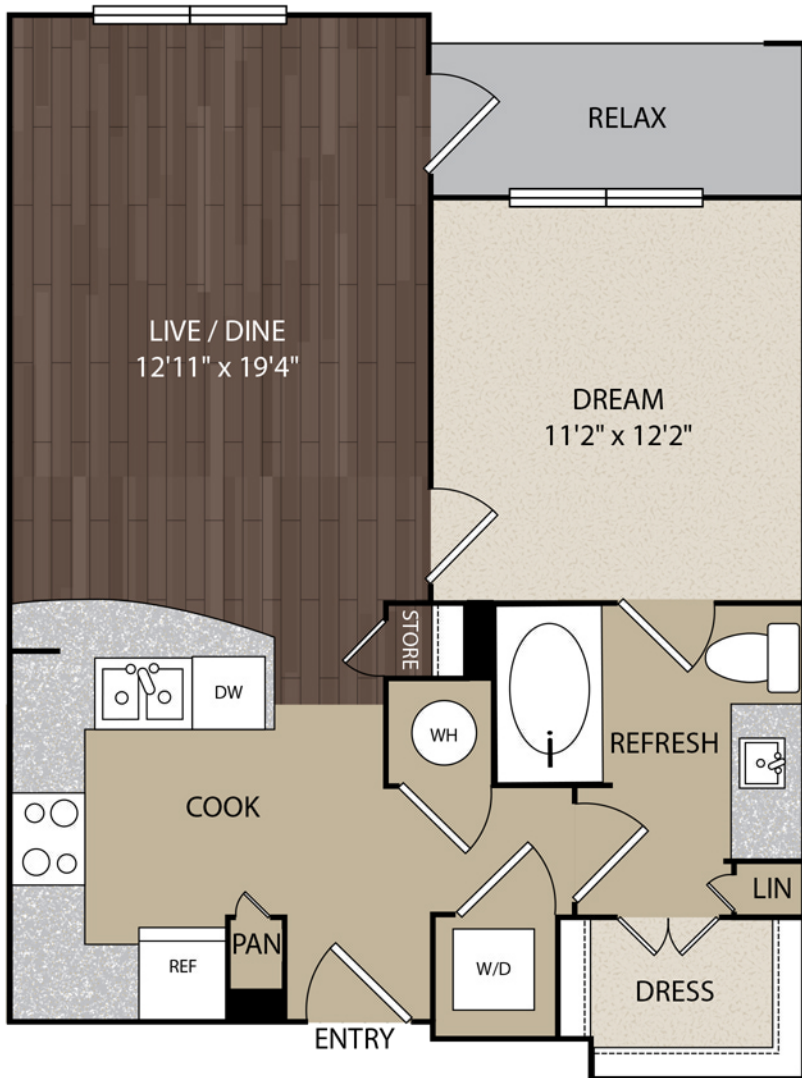

57 | 55

HERMANN PARK

A2

1/1
687 Sqft

*Private Patio in unit 121

5755 Almeda Rd.
Houston, TX 77004

P 281.310.5755

5755HermannPark.com