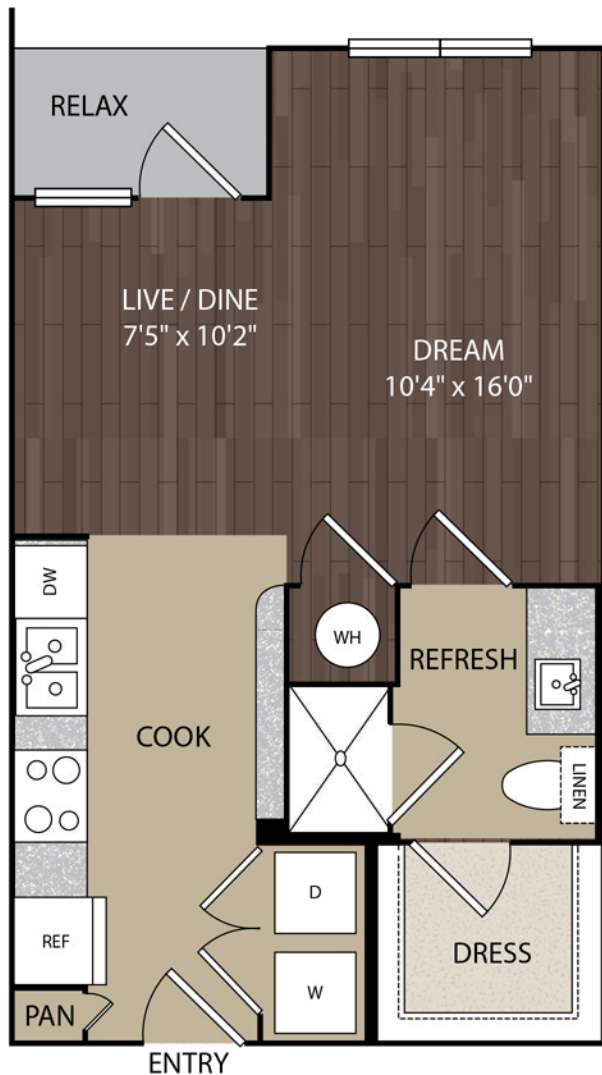

57 | 55

HERMANN PARK

S1

1/1

508 Sqft

*Private Patio in unit 103

5755 Almeda Rd.
Houston, TX 77004

P 281.310.5755