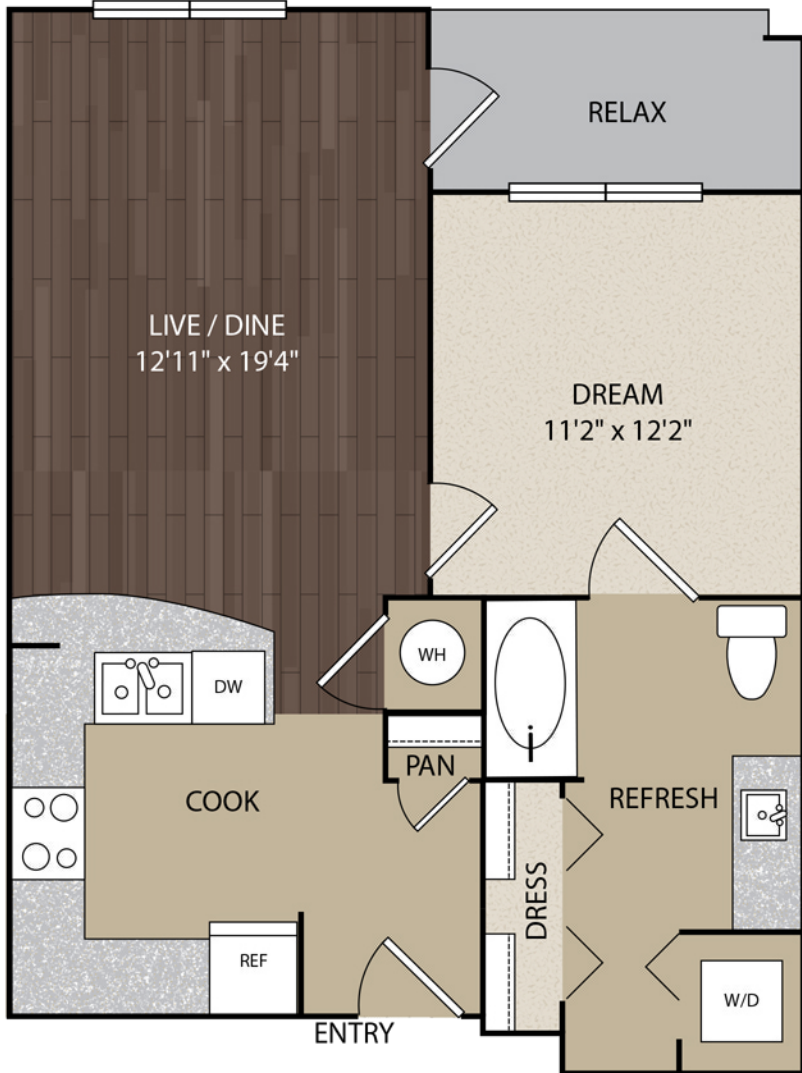

57 | 55

HERMANN PARK

A2A-HC

1/1
687 Sqft

*Private Patio in unit 119

5755 Almeda Rd.
Houston, TX 77004

P 281.310.5755

5755HermannPark.com